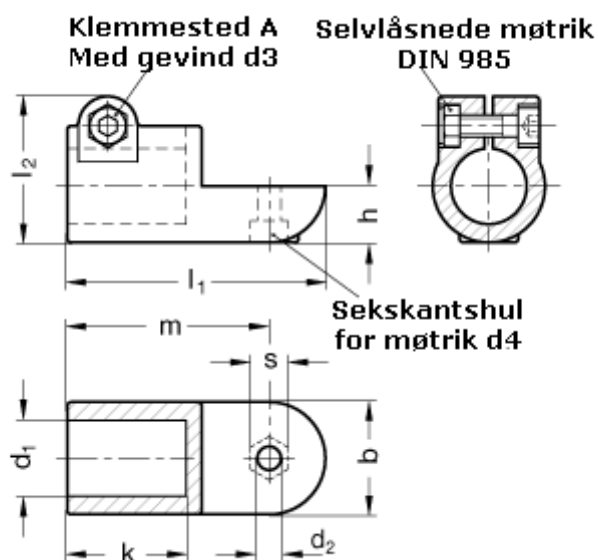

Article number: 20276B30MZ2BL

Description: E+G Swivel clamp connector
GN276-B30-MZ-2-BL

Measures

$b = 40$	$m = 72$
$d_1 = B30$	$s = 13$
$d_2 = 8.2$	
$d_3 = M 8$	
$d_4 = M 8$	
$k = 42.5$	
$l_1 = 92$	
$l_2 = 52.0$	